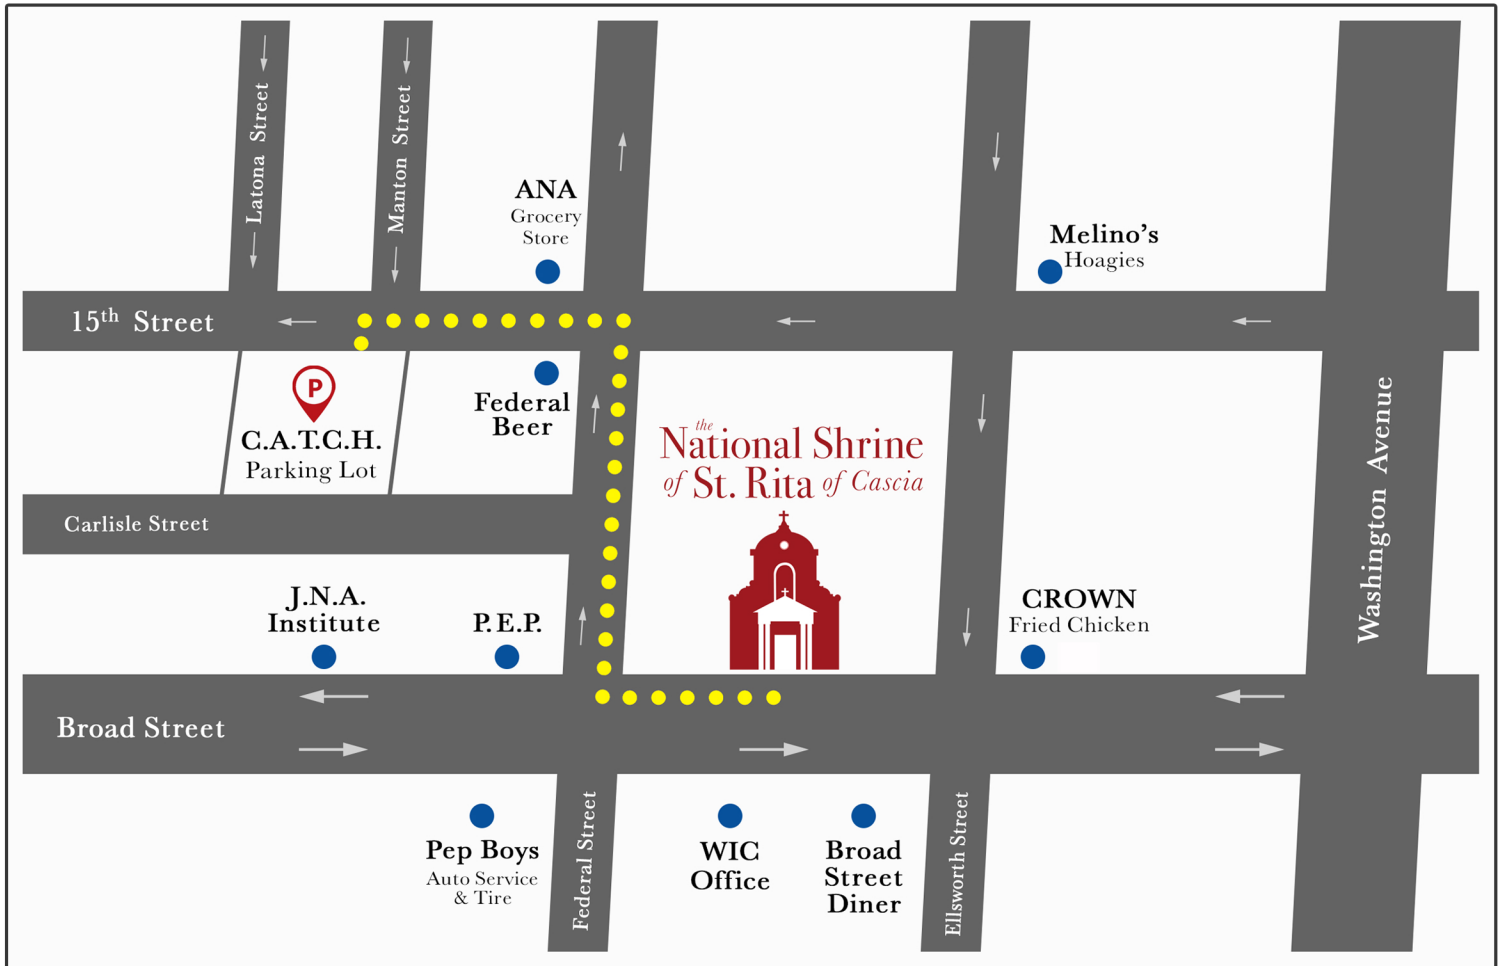

DIRECTIONS FOR PARKING

Parking available for Vigil Mass & Sunday Mass ONLY
Saturday: 4:30p.m. - 6:30p.m. | Sunday: 9:30a.m. - 11:30a.m.

From Saint Rita Shrine to Parking Lot

1 minute driving distance (0.2 mile)
Via Federal Street & 15th Street

- ↑ Head south on Broad Street toward Federal Street.
- Turn right onto Federal Street.
- ↶ Turn left onto 15th Street.
- 📍 Destination will be on the left.

From Parking Lot to Saint Rita Shrine

4 minutes walking distance (0.2 mile)
Via 15th Street & Federal Street

- Turn right out of parking lot toward Federal Street.
- Turn right onto Federal Street.
- ↶ Turn left onto Broad Street.
- 📍 Destination will be on the left.

1166 South Broad Street
Philadelphia, PA 19146
www.SaintRitaShrine.org